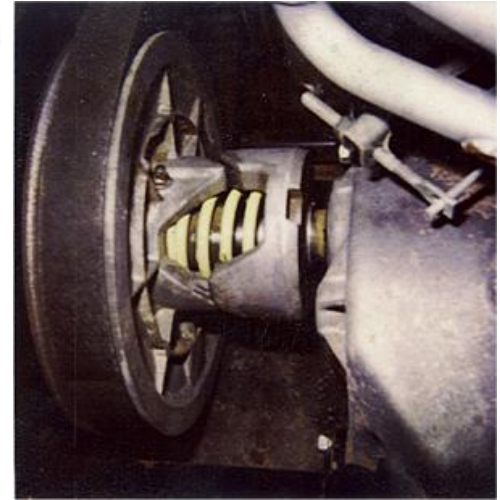

**YAMAHA Power Kit  
Gas G2-G22  
Installation Instructions  
Part# 6256 (Complete Kit)  
Part# 6261 (Spring/Collar Only)**

**ASSEMBLY INSTRUCTIONS:**

*Always wear appropriate eye protection!*

1. Remove drive belt.
2. Disassemble secondary clutch.
3. Eliminate snap ring and plastic washer from shaft. These will not be needed.
4. Slide *Jake's* new spacer, spline side out, using white grease on shaft.
5. Reassemble inner splined ramp unit and *Jake's* new coil spring.
6. Reassemble machined sliding sheave, half mooned key and outer half. Tighten.
7. Replace stock belt with a new Yamaha drive belt, G2-G22 Part# 1339.

\*Some models do not require a cotter pin\*

**\*Grease frequently with a high temp/high quality grease.**

**If you use your cart hard at camp or resort for a weekend**

**Give the clutch 1-2 shots only, of grease. Do not overgrease!**

NOTE: We also have a Secondary Sliding Sheave Puller (Part #6257 shown above) available to assist you in the installation of this power kit.

**NOTE: This power kit is not for speed. This is to gear your cart lower to help climb hills or hauling.**