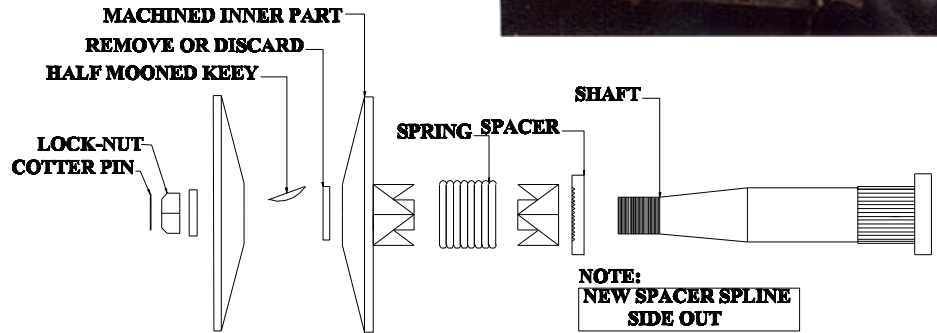

**YAMAHA Power Kit  
Gas G2-G22  
Installation Instructions  
Part# 6256 (Complete Kit)  
Part# 6261 (Spring/Collar Only)**

**ASSEMBLY INSTRUCTIONS:**

*Always wear appropriate eye protection!*

1. Remove drive belt.
2. Disassemble secondary clutch.
3. Eliminate snap ring and plastic washer from shaft. These will not be needed.
4. Slide *Jake's* new spacer, spline side out, using white grease on shaft.
5. Reassemble inner splined ramp unit and *Jake's* new coil spring.
6. Reassemble machined sliding sheave, half mooned key and outer half. Tighten.
7. Replace stock belt with a new Yamaha drive belt, G2-G22 Part# 1339.