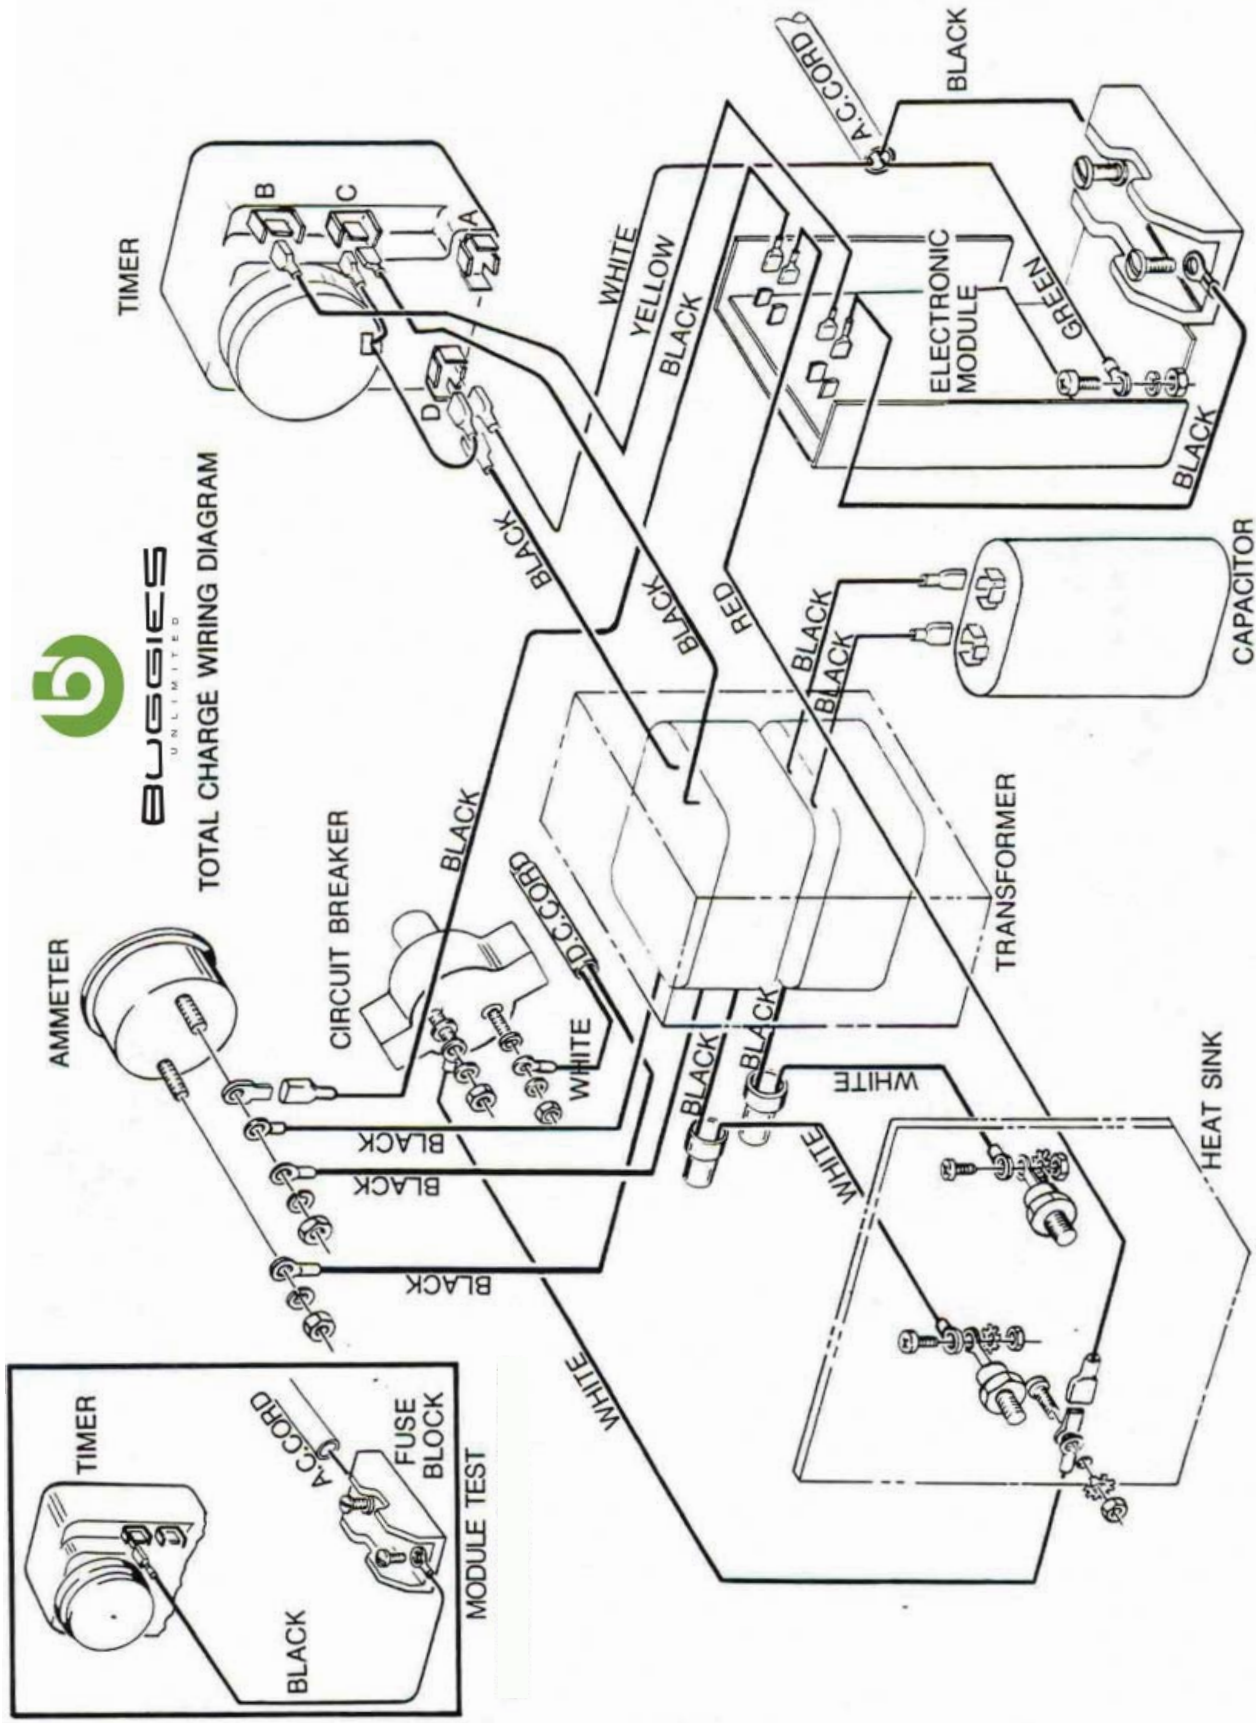

BUGGIES
UNLIMITED

TOTAL CHARGE WIRING DIAGRAM

**CHG EZ 5510
Charger Board For
EZGO Total Charge**