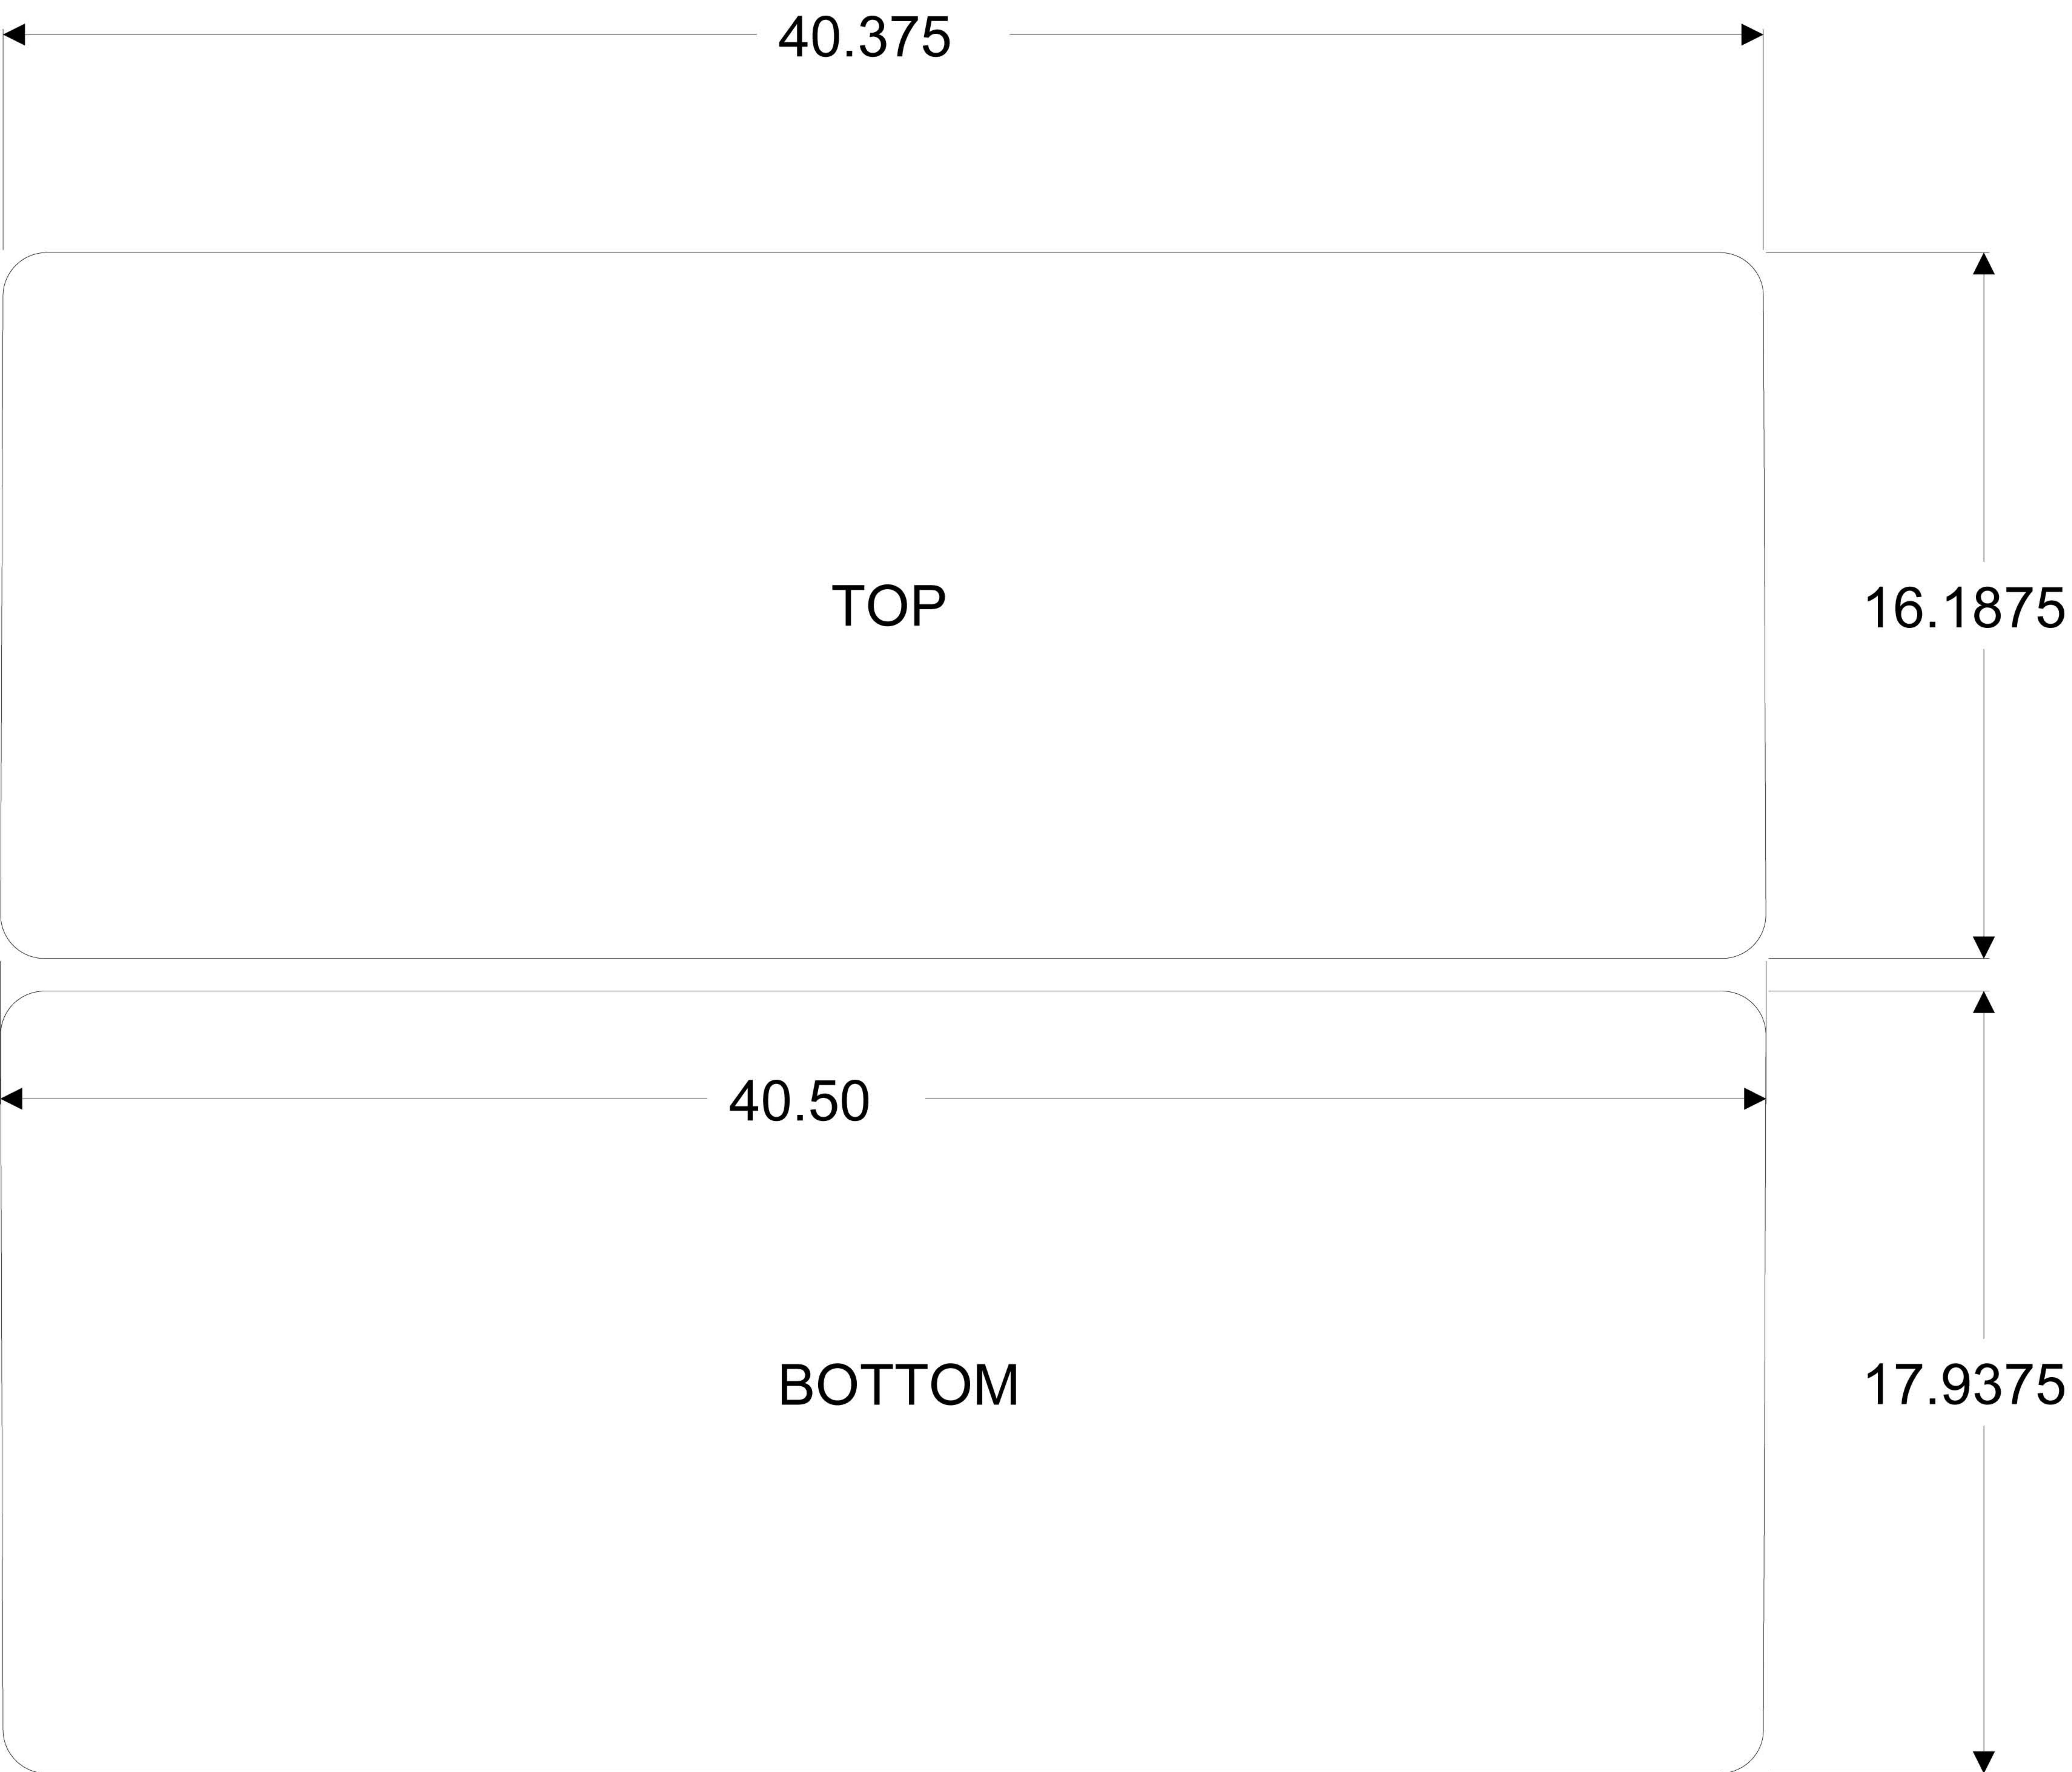

Windshield Dimensions: **Yamaha G14/G16/G19/ 1995-2002**

3/16" THICK