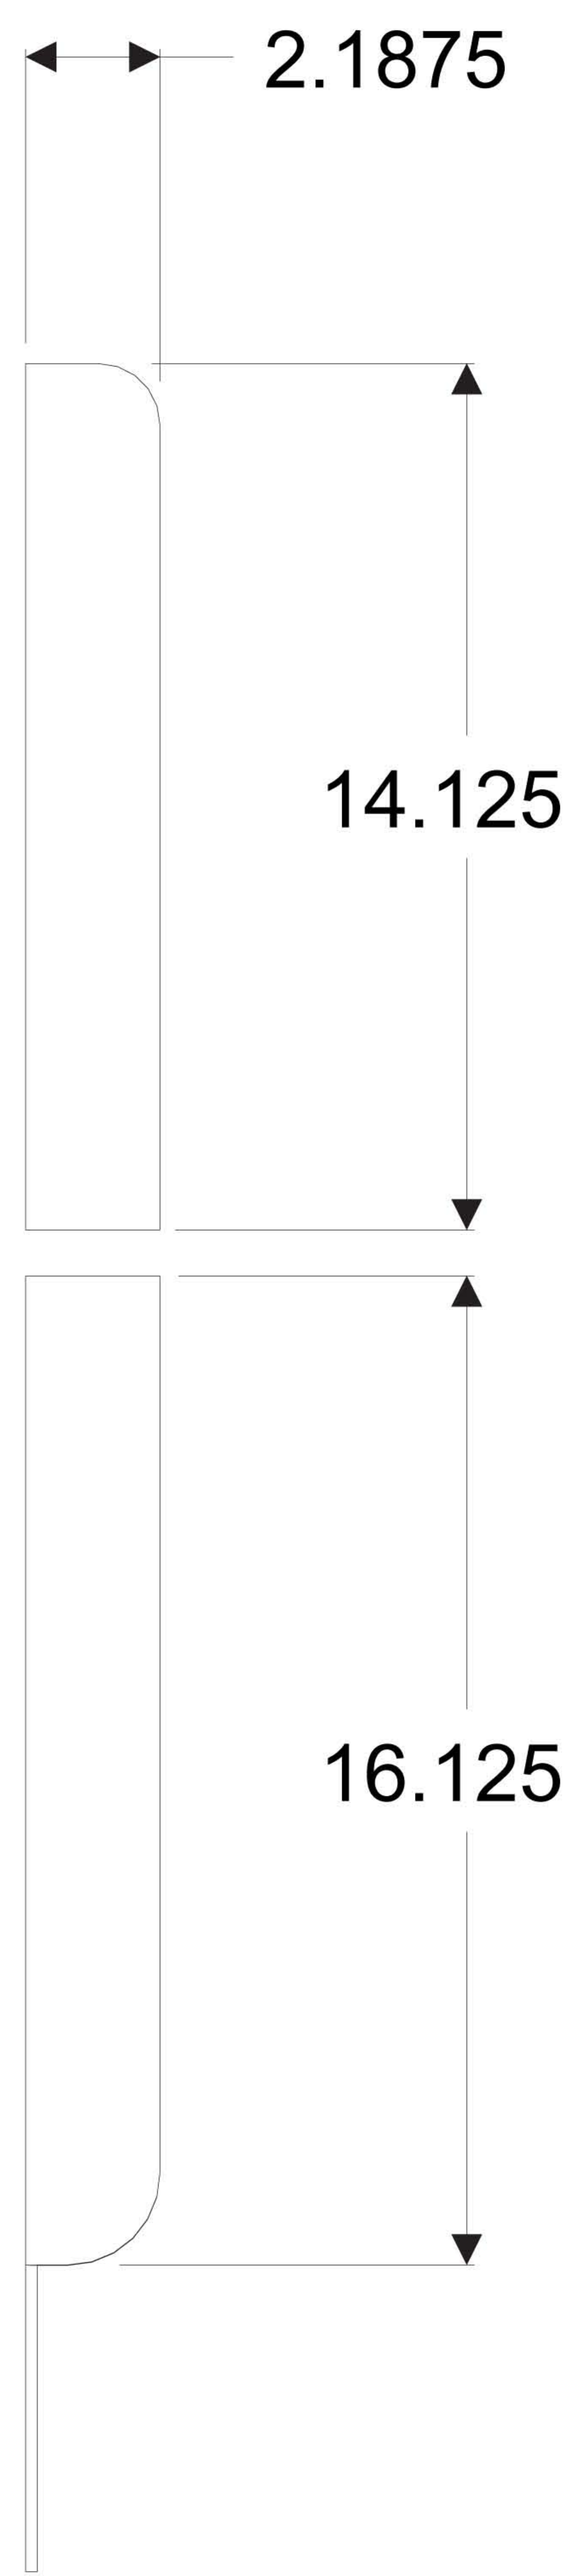

Winged Windshield Dimensions: **EZGO Medalist/TXT 1994.5 & Up**

1/4" THICK