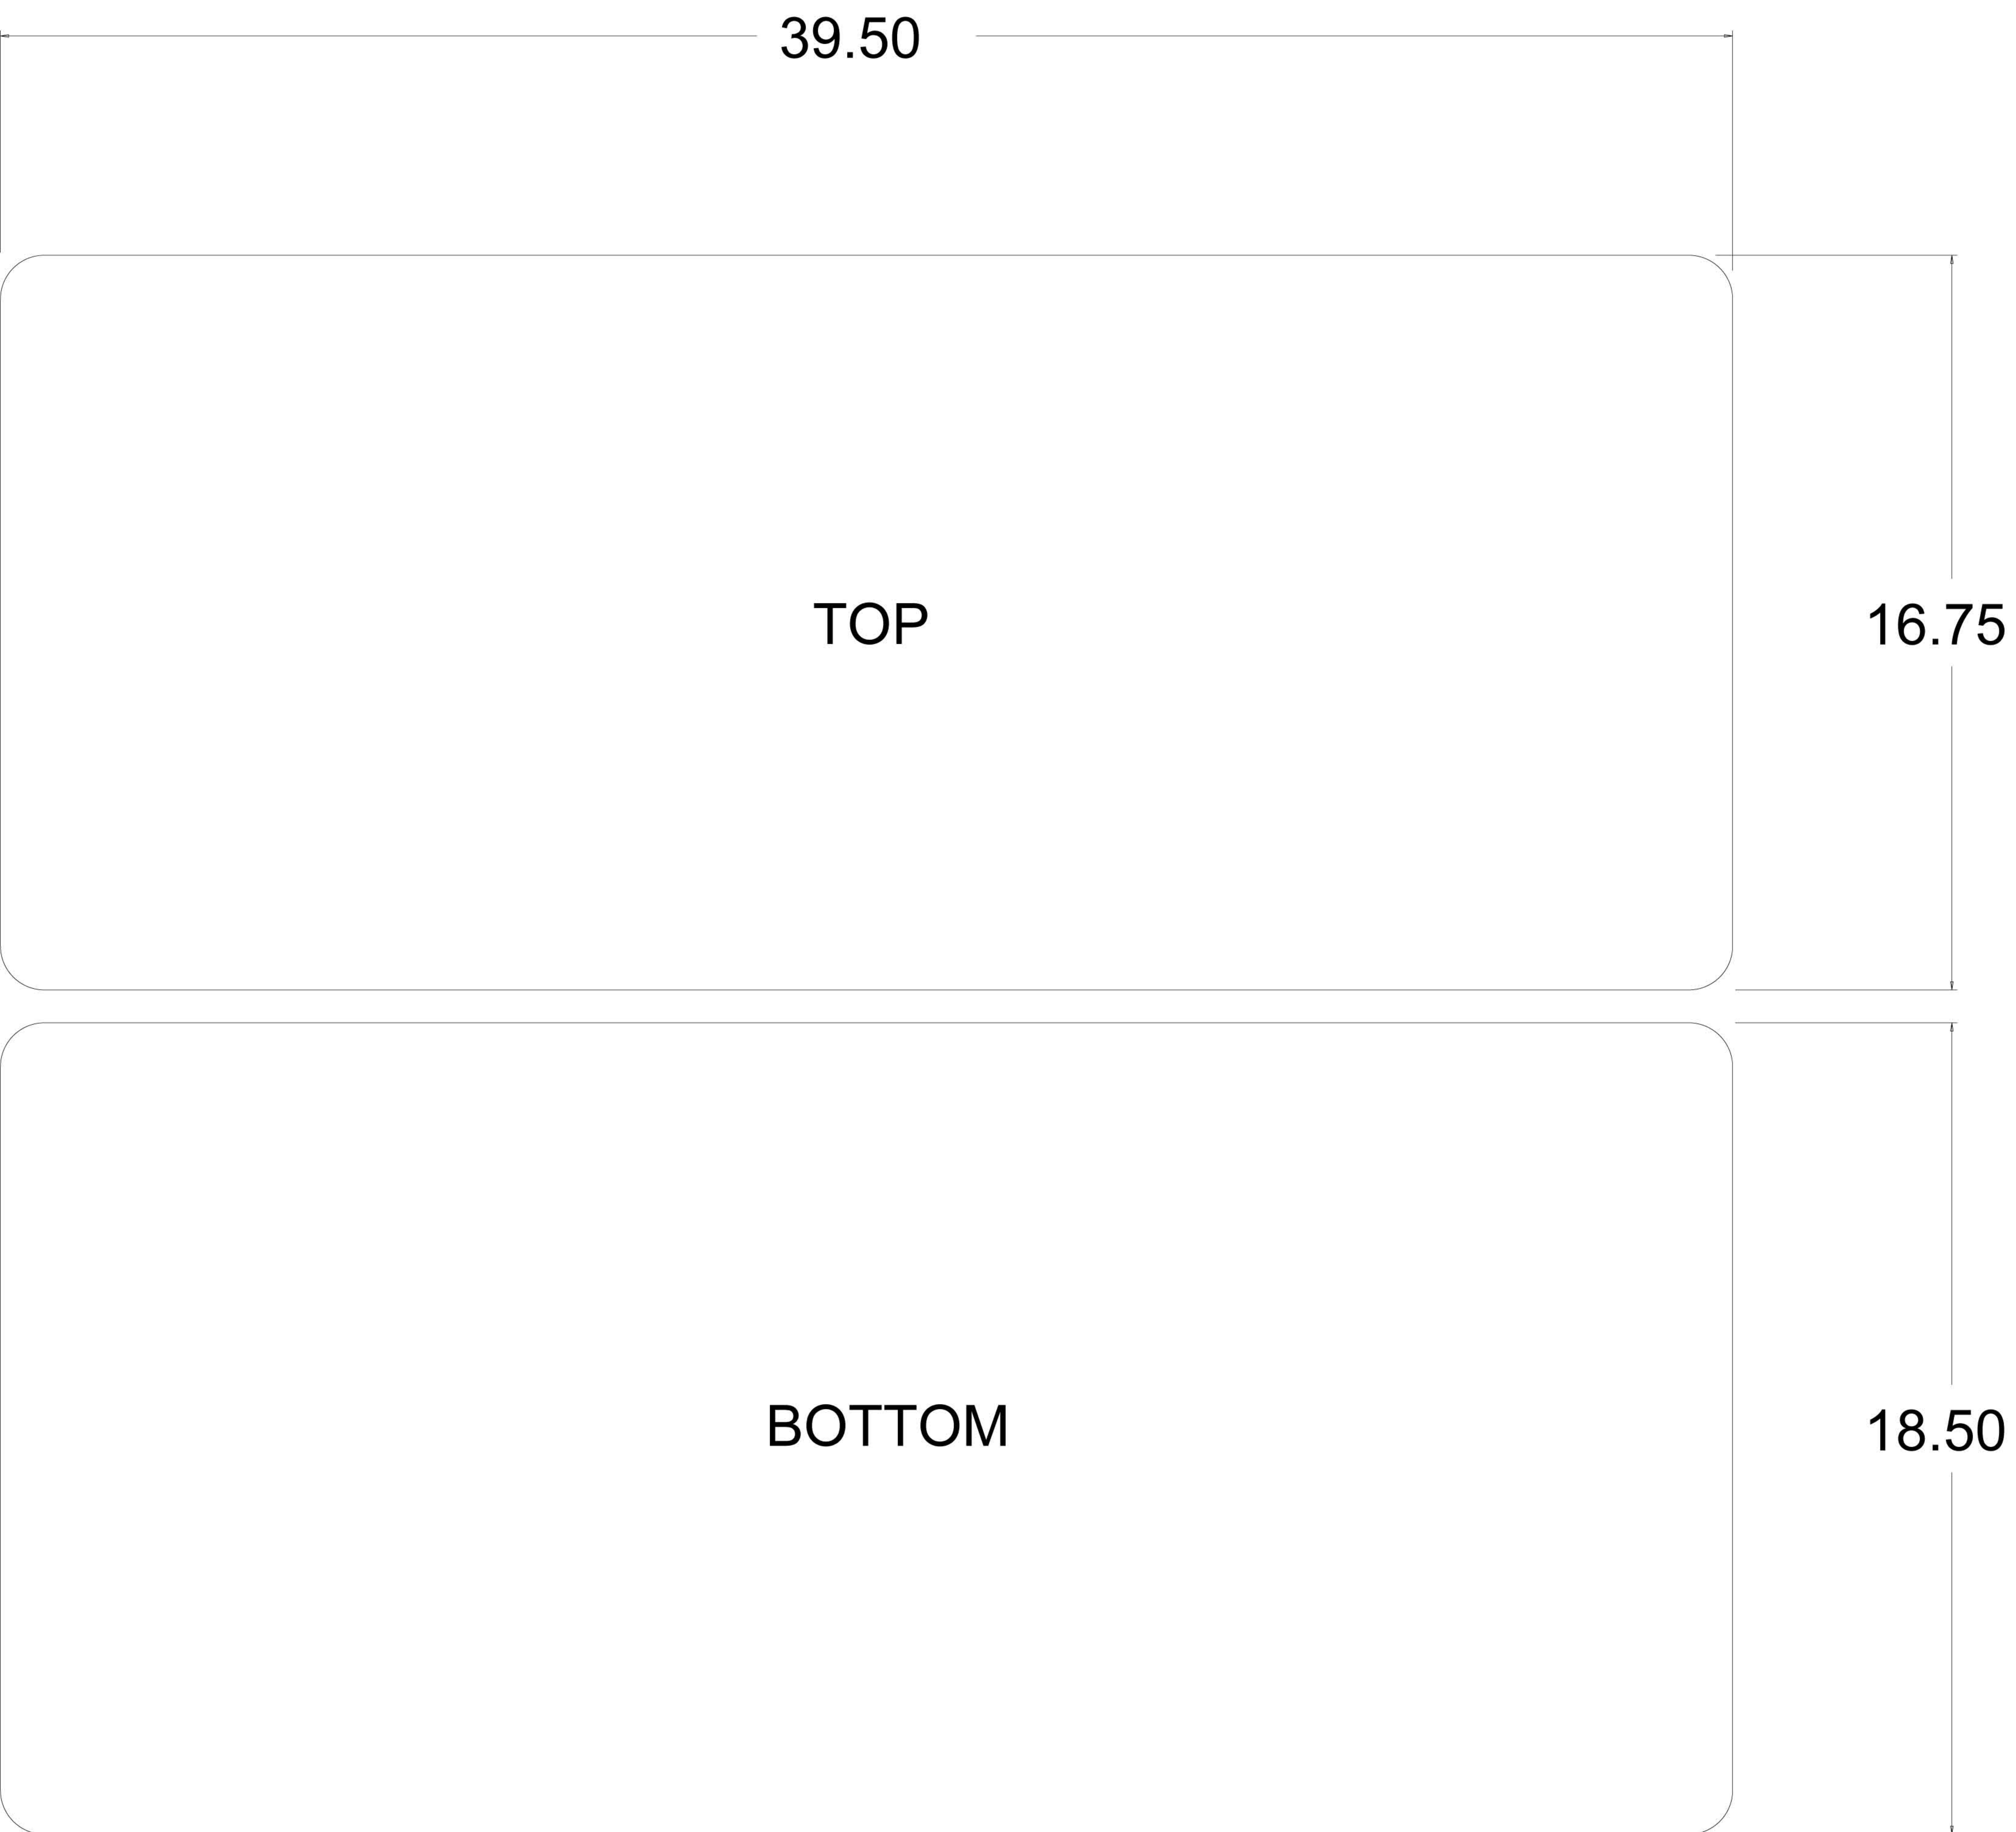

Windshield Dimensions: **Club Car DS 1982-2000.5**

39.50

TOP

16.75

BOTTOM

18.50

3/16" THICK