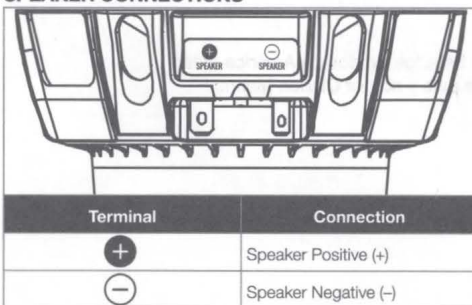

**Clarion**

**MARINE AUDIO**

**SPEAKER CONNECTIONS**

Physical Specifications	CMS-651-SWB
Nominal Diameter	6.50 in. / 165 mm
Outer Diameter (A)	6.90 in. / 175 mm
Bolt Hole Circle (B)	6.14 in. / 156 mm
Frontal Grille Protrusion* (C)	1.25 in. / 32 mm
Mounting Hole Diameter (D)	5.00 - 5.25 in. / 127 - 133 mm
Mounting Depth (E)	2.60 in. / 66 mm