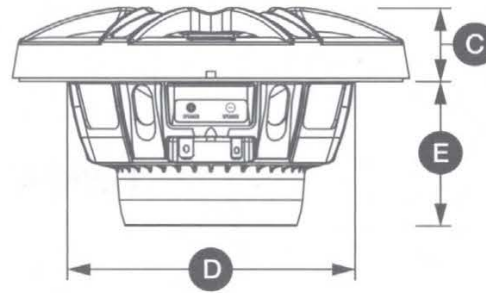

**Clarion**

**MARINE AUDIO**

**SPEAKER CONNECTIONS**

Physical Specifications	CMS-651-SWB
Nominal Diameter	6.50 in. / 165 mm
Outer Diameter (A)	6.90 in. / 175 mm
Bolt Hole Circle (B)	6.14 in. / 156 mm
Frontal Grille Protrusion* (C)	1.25 in. / 32 mm
Mounting Hole Diameter (D)	5.00 - 5.25 in. / 127 - 133 mm
Mounting Depth (E)	2.60 in. / 66 mm