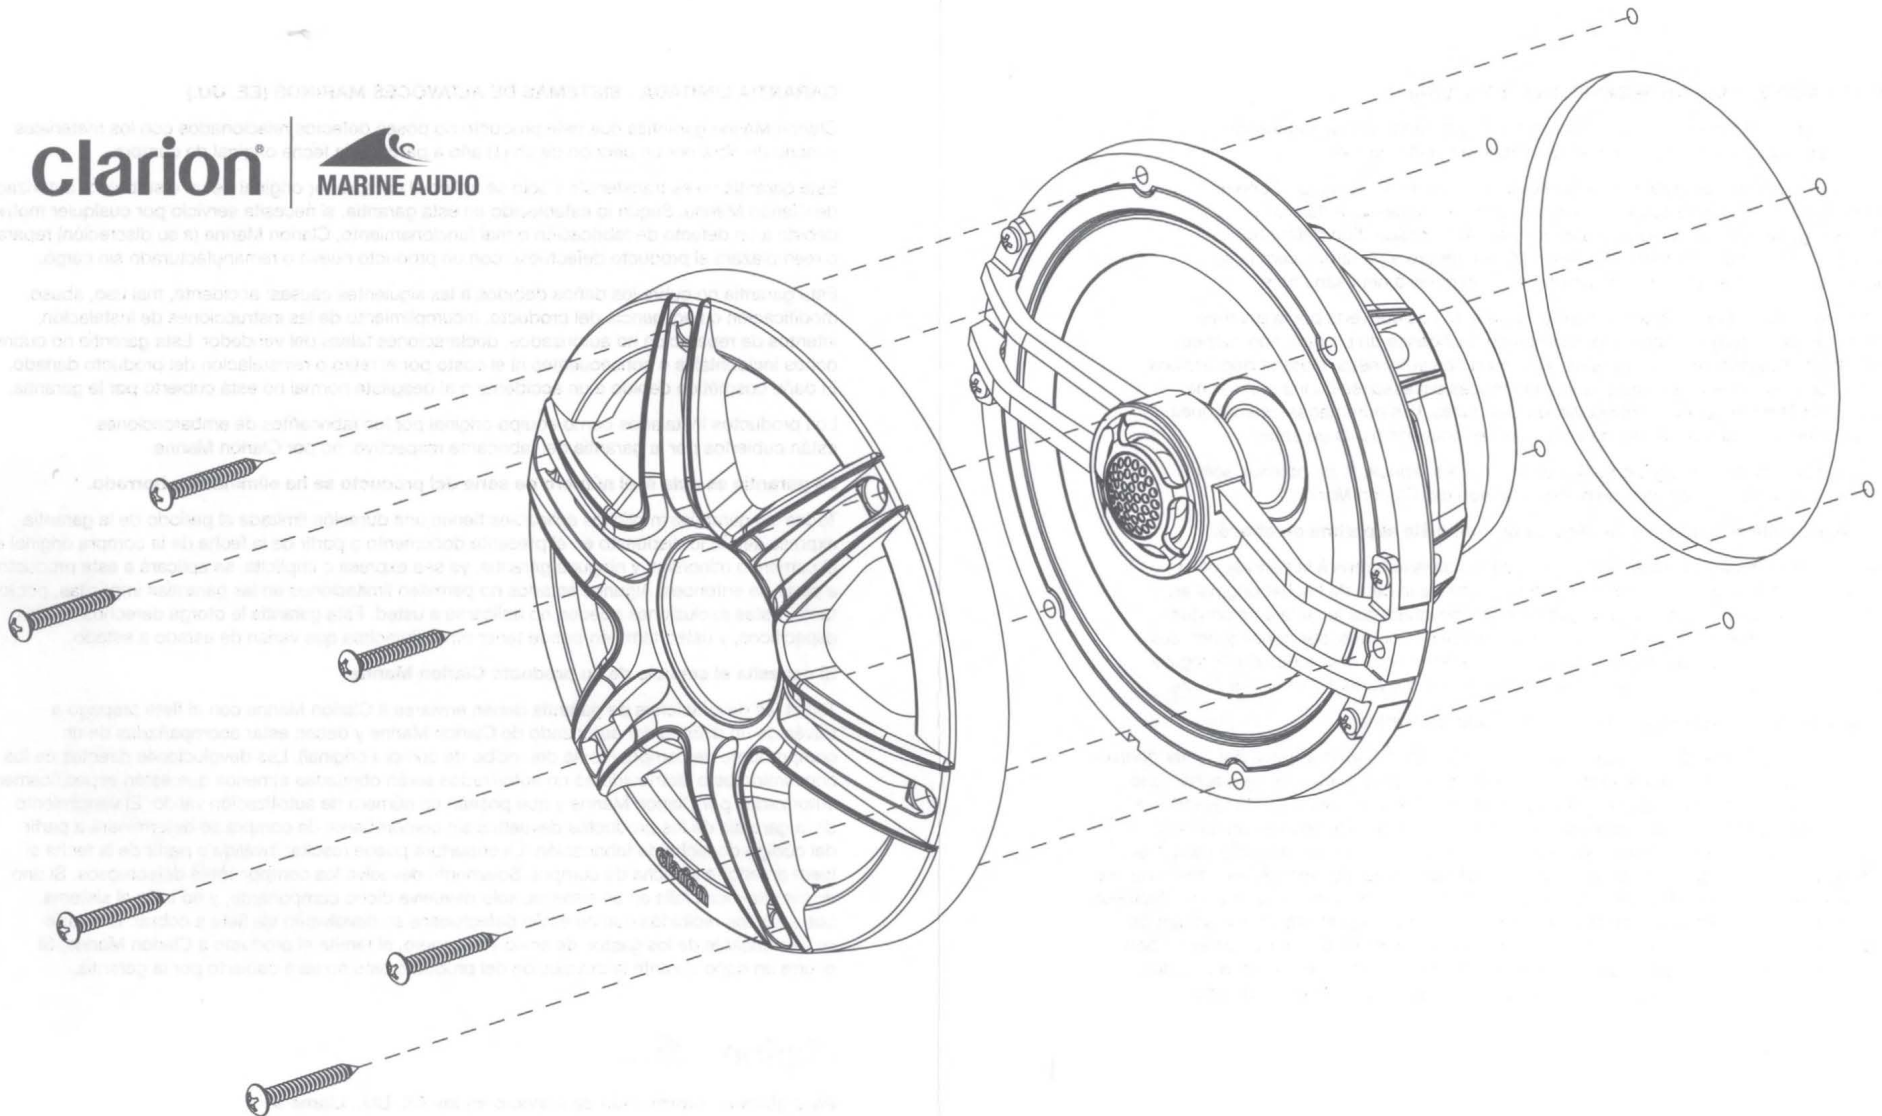

**Clarion**

**MARINE AUDIO**

**SPEAKER CONNECTIONS**

Physical Specifications	CMS-651-SWB
Nominal Diameter	6.50 in. / 165 mm
Outer Diameter (A)	6.90 in. / 175 mm
Bolt Hole Circle (B)	6.14 in. / 156 mm
Frontal Grille Protrusion* (C)	1.25 in. / 32 mm
Mounting Hole Diameter (D)	5.00 - 5.25 in. / 127 - 133 mm
Mounting Depth (E)	2.60 in. / 66 mm