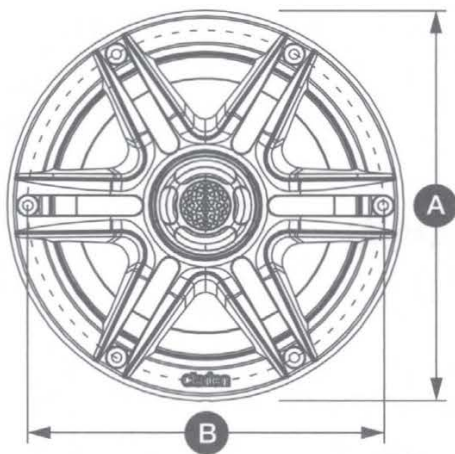

**Clarion**

**MARINE AUDIO**

**SPEAKER CONNECTIONS**

Physical Specifications	CMS-651-SWB
Nominal Diameter	6.50 in. / 165 mm
Outer Diameter (A)	6.90 in. / 175 mm
Bolt Hole Circle (B)	6.14 in. / 156 mm
Frontal Grille Protrusion* (C)	1.25 in. / 32 mm
Mounting Hole Diameter (D)	5.00 - 5.25 in. / 127 - 133 mm
Mounting Depth (E)	2.60 in. / 66 mm